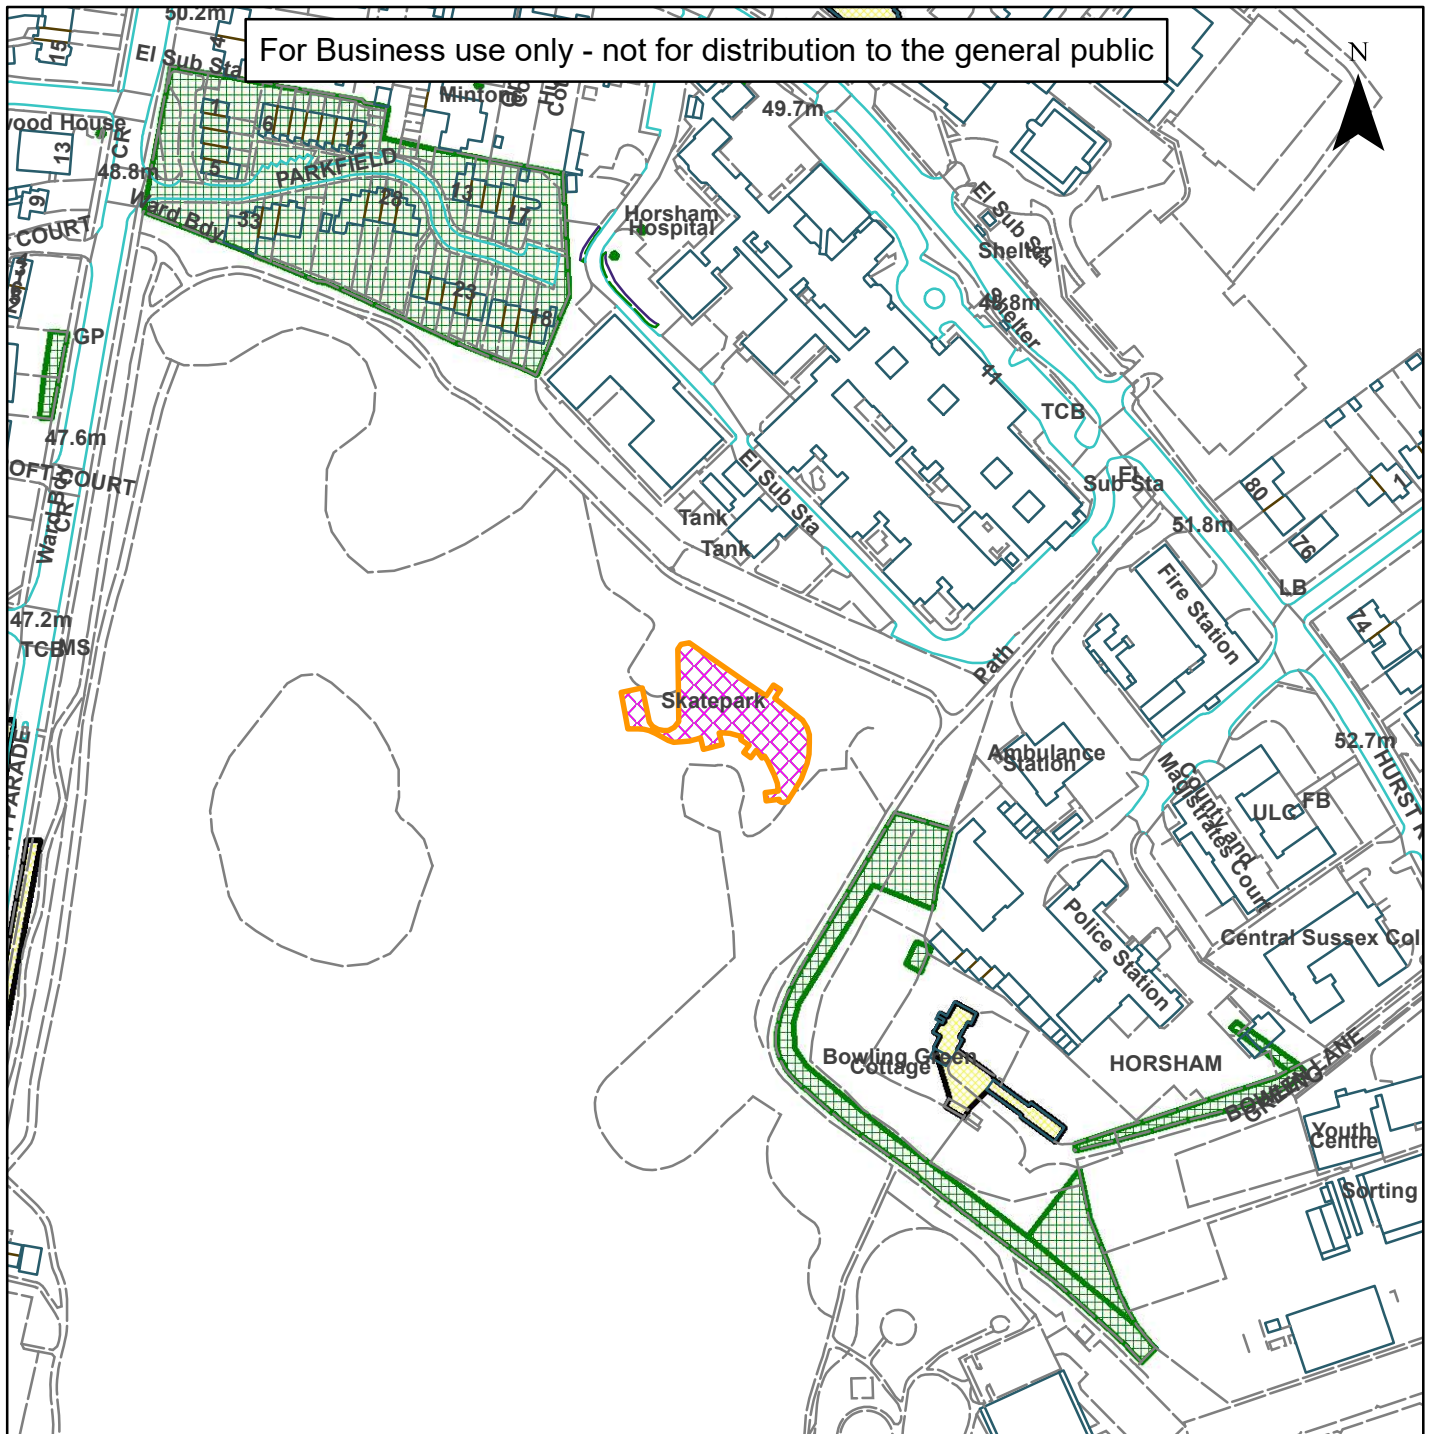

09/ DC/22/0967

Horsham District Council

Horsham Skate Park, Horsham Park, North Street, Horsham, West Sussex

Scale: 1:2,500

Reproduced by permission of Ordnance Survey map on behalf of HMSO. © Crown copyright and database rights (2019). Ordnance Survey Licence.100023865